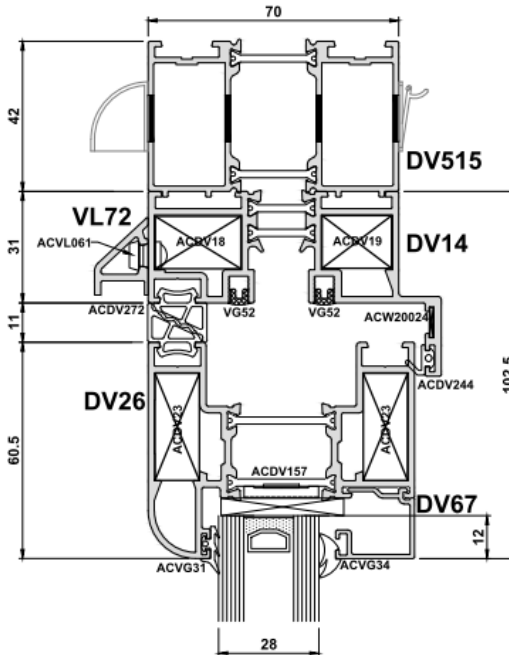

Ally Doors Ltd

www.allydoors.co.uk
info@allydoors.co.uk
Tel: 0333 772 9632