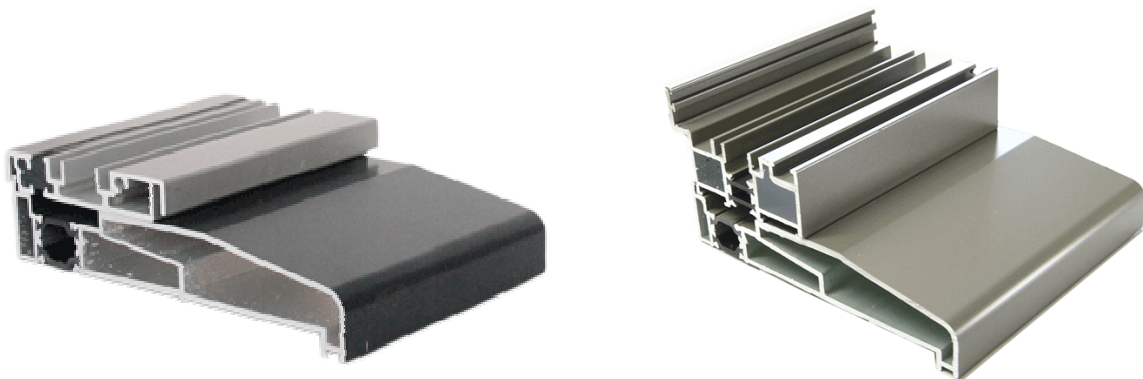

DV171 is DDA compliant.

Ally Doors Ltd

www.allydoors.co.uk
info@allydoors.co.uk
Tel: 0333 772 9632

Threshold Overview

The image on the left depicts the weathered threshold without a door sill.

The image on the right depicts the weathered threshold with an extruded aluminium sill, 150mm deep.

The images below depict all threshold options are available with extruded door sills.

The image of the left depicts the low threshold option. The image on the right depicts the standard threshold option both installed with an extruded 150mm sill.