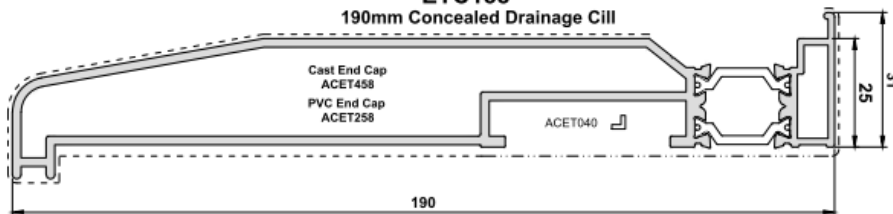

ETC178
85mm Stub Cill

ETC152
135mm Concealed Drainage Cill

ETC157
150mm Concealed Drainage Cill

ETC158
190mm Concealed Drainage Cill

Ally Doors Ltd

www.allydoors.co.uk
info@allydoors.co.uk
Tel: 0333 772 9632

Sight Line Overview - Outer Frame (Open Out)

The images below depict the outer frame sight lines.

Ally Doors Ltd

www.allydoors.co.uk
 info@allydoors.co.uk
 Tel: 0333 772 9632

Sight Line Overview - Meeting Stile (Open Out)

The image below depicts the typical meeting stile.

The below image depicts the head detail.

Ally Doors Ltd

www.allydoors.co.uk
 info@allydoors.co.uk
 Tel: 0333 772 9632

Trickle Ventilation

Trickle ventilation is accommodated from via a head extension. The below image depicts a head extension 20mm deep.