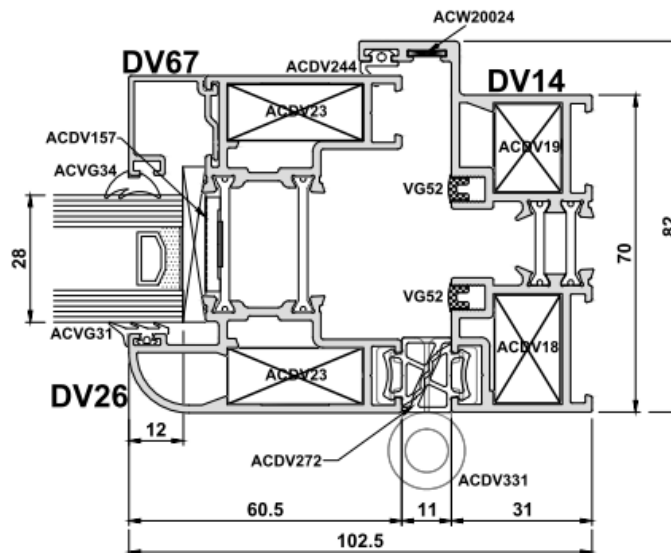

Minimum Sash Width	700mm
Maximum Sash Width	1200mm
Maximum Sash Height	2500mm
Maximum Sash Weight	Dependent on Site Location 100kg

Weather Performance - Open Out - Rebated Threshold

BS EN 1026: 2000 Air Permeability:	Class 4 600Pa
BS EN 1027: 2000 Water tightness:	Class E 750Pa
BS EN 12211:2000 Resistance to Wind Load	Class A4 1800Pa

Sight Line Overview - Outer Frame (Open Out)

The images below depict the outer frame sight lines.

Ally Doors Ltd

www.allydoors.co.uk
 info@allydoors.co.uk
 Tel: 0333 772 9632

Sight Line Overview - Meeting Stile (Open Out)