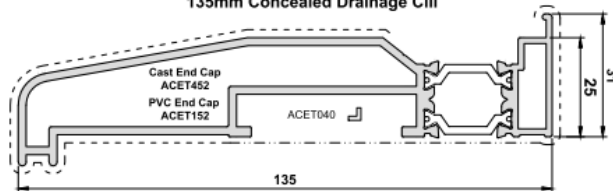

ETC152
135mm Concealed Drainage Cill