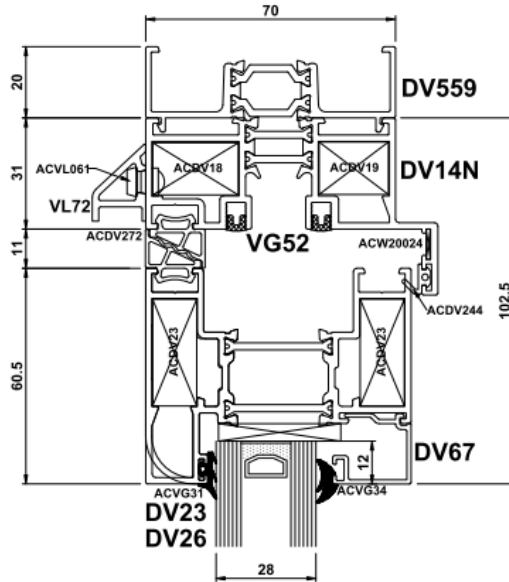

Sight Line Overview - Outer Frame (Open Out)

The images below depict the outer frame sight lines.

Ally Doors Ltd

www.allydoors.co.uk
 info@allydoors.co.uk
 Tel: 0333 772 9632

Sight Line Overview - Meeting Stile (Open Out)

The image below depicts the typical meeting stile.

The below image depicts the head detail.

Ally Doors Ltd

www.allydoors.co.uk
 info@allydoors.co.uk
 Tel: 0333 772 9632

Trickle Ventilation

Trickle ventilation is accommodated from via a head extension. The below image depicts a head extension 20mm deep.