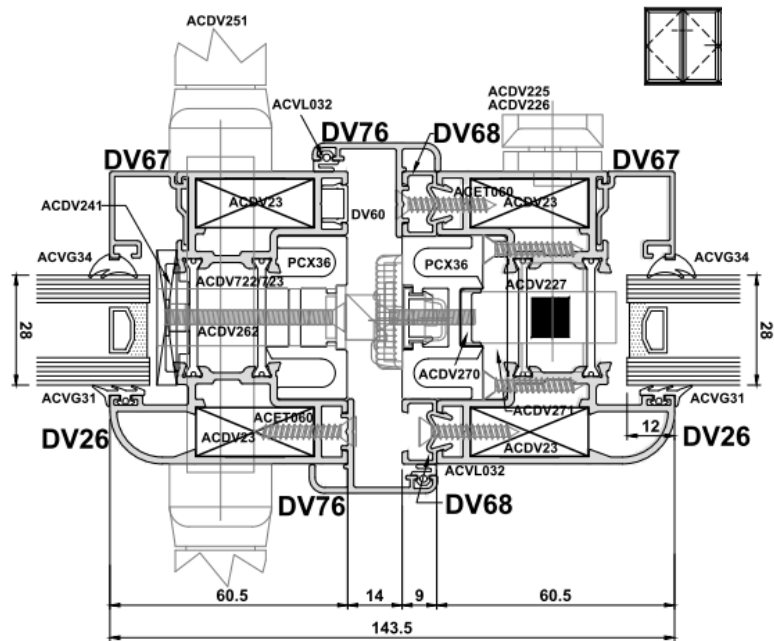

Sight Line Overview - Outer Frame (Open Out)

The images below depict the outer frame sight lines.

Ally Doors Ltd

www.allydoors.co.uk
 info@allydoors.co.uk
 Tel: 0333 772 9632

Sight Line Overview - Meeting Stile (Open Out)

The image below depicts the typical meeting stile.

The below image depicts the head detail.

Ally Doors Ltd

www.allydoors.co.uk
 info@allydoors.co.uk
 Tel: 0333 772 9632

Trickle Ventilation

Trickle ventilation is accommodated from via a head extension. The below image depicts a head extension 20mm deep.