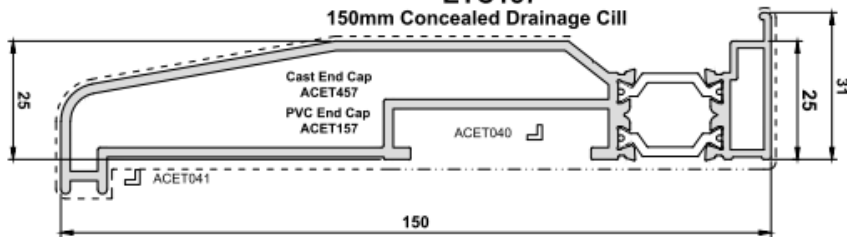

ETC157
150mm Concealed Drainage Cill