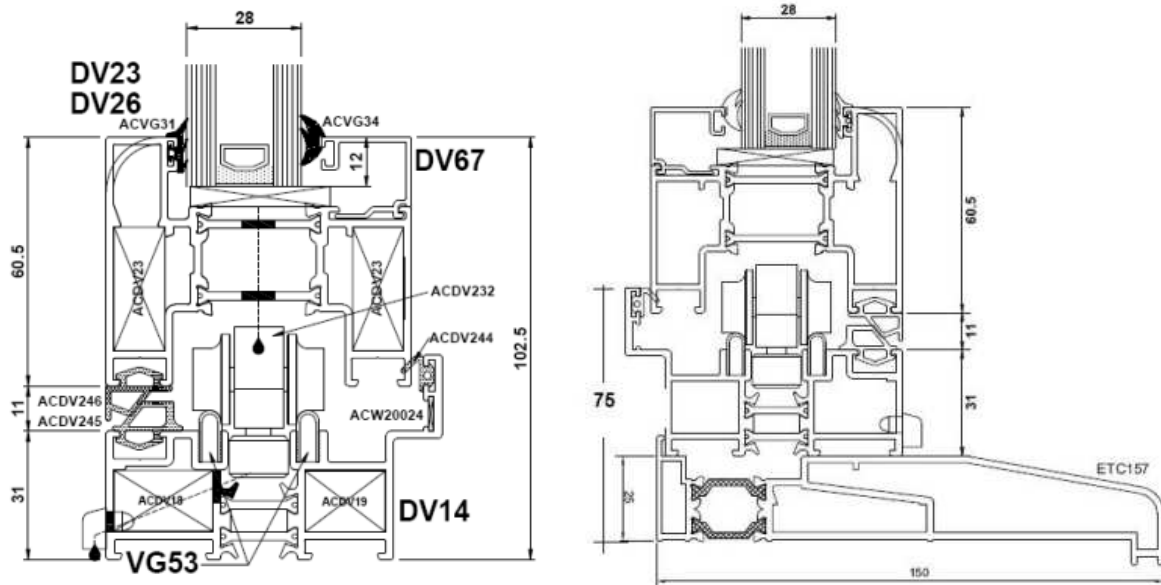

The images below depict all threshold options are available with extruded door sills.

The image of the left depicts the low threshold option. The image on the right depicts the standard threshold option both installed with an extruded 150mm sill.