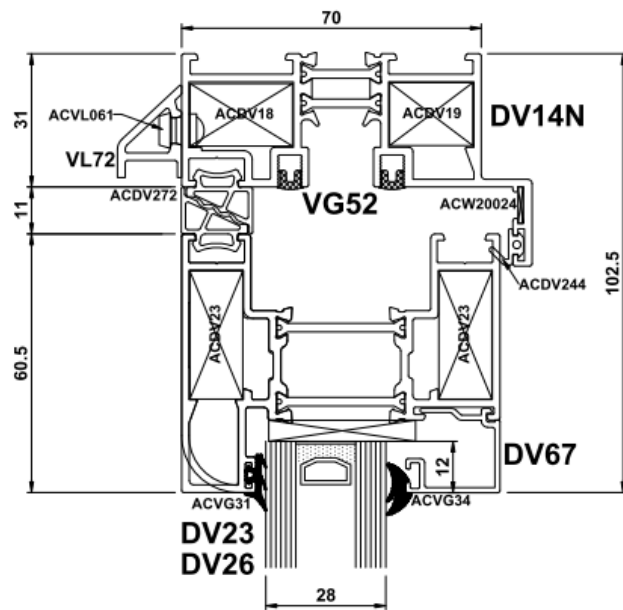

Sight Line Overview - Outer Frame (Open Out)

The images below depict the outer frame sight lines.

Ally Doors Ltd

www.allydoors.co.uk
 info@allydoors.co.uk
 Tel: 0333 772 9632

Sight Line Overview - Meeting Stile (Open Out)

The image below depicts the typical meeting stile.

The below image depicts the head detail.

Ally Doors Ltd

www.allydoors.co.uk
 info@allydoors.co.uk
 Tel: 0333 772 9632

Trickle Ventilation

Trickle ventilation is accommodated from via a head extension. The below image depicts a head extension 20mm deep.