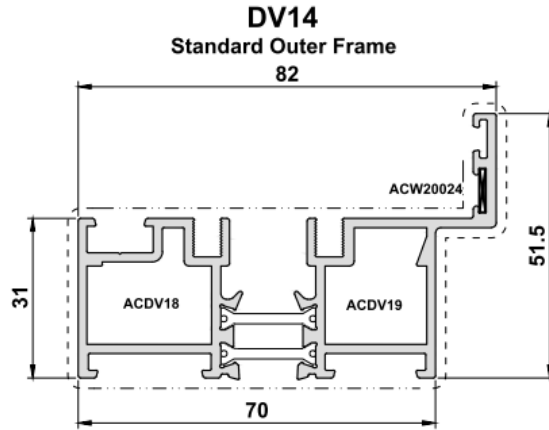

Threshold Options

DV14 - Standard Threshold (Rebated)

This is the recommended threshold type as it provides complete water tightness.