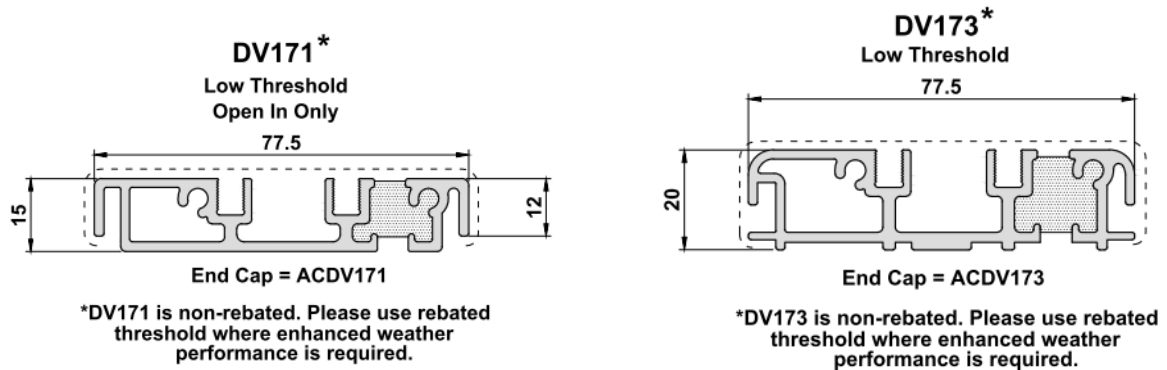

DV171* & DV173* - Low Threshold Options

A low threshold option is available to provide ease of egress from outdoors to indoors or indoors to outdoors.

This system is not recommended for areas with soft floor finishes as it does not provide a complete weather shield.

DV171 is DDA compliant.