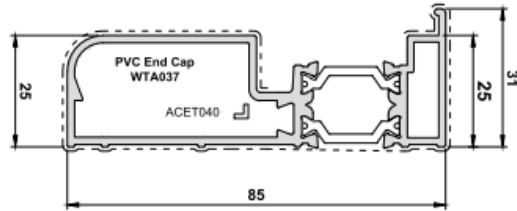

Door Sill Options

As standard all doors are complete with an extruded 150mm sill (unless otherwise stated). There is an option to accommodate different door sills as follows -

ETC178
85mm Stub Cill