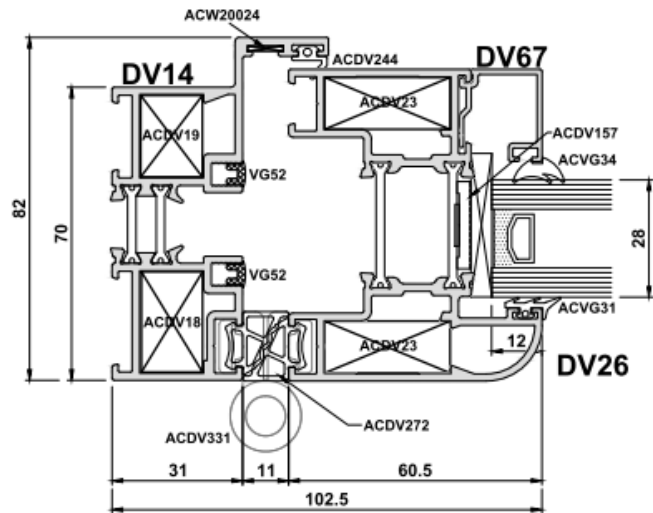

ETC178
85mm Stub Cill

ETC152
135mm Concealed Drainage Cill

ETC157
150mm Concealed Drainage Cill

ETC158
190mm Concealed Drainage Cill

Ally Doors Ltd

www.allydoors.co.uk
info@allydoors.co.uk
Tel: 0333 772 9632

Sight Line Overview - Outer Frame (Open Out)

The images below depict the outer frame sight lines.

Ally Doors Ltd

www.allydoors.co.uk
 info@allydoors.co.uk
 Tel: 0333 772 9632

Sight Line Overview - Meeting Stile (Open Out)