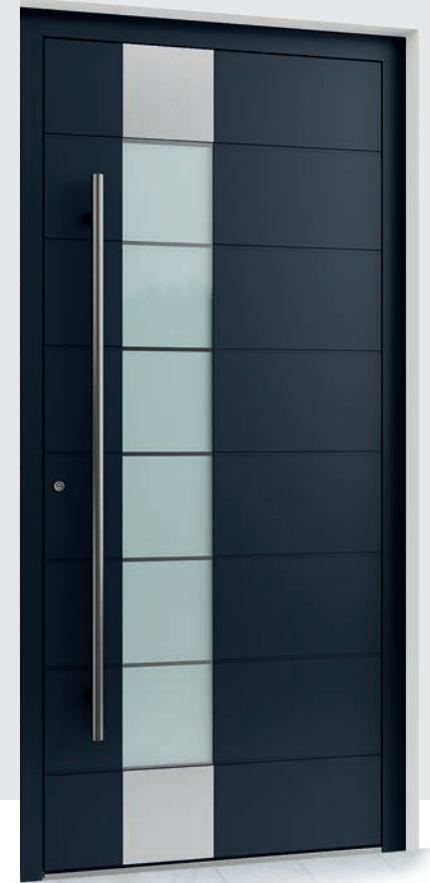

L 120

RAL 7016 Anthracite Grey

E320 Straight Stainless Steel 1400mm

Glass Satinato | Clear Lines |
Grooves 10mm | Stainless Steel