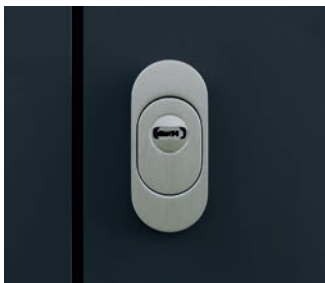

Stainless Steel Kick Plate (120mm High)

External Rosettes

E633

Round Security Rosette
Stainless Steel

E632

Security Rosette with Cylinder
Protection Stainless Steel

E633-1

Security Rosette
with Scratch Protection

E633-2

Security Rosette with Scratch
Protection and Finger print

E501

Stainless Steel Kick Plate (120mm High)

Electrical Entry

Thiral's smart electric opening mode offers you greater freedom and safety.

House Number on Door