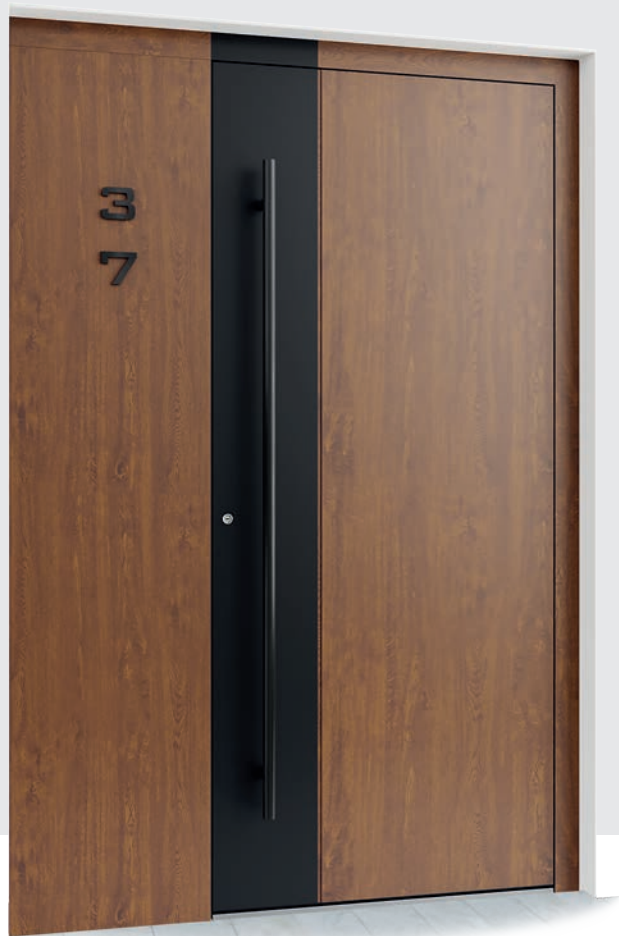

L 524

RAL 7016 Anthracite Grey

E320 Straight Stainless Steel 1400mm

Glass satinato | Stainless Steel

**L 300**

B2425 Wood Finish
RAL 9005 Jet Black

E320B Straight Stainless Steel 1600mm

Horizontal House Number on Door