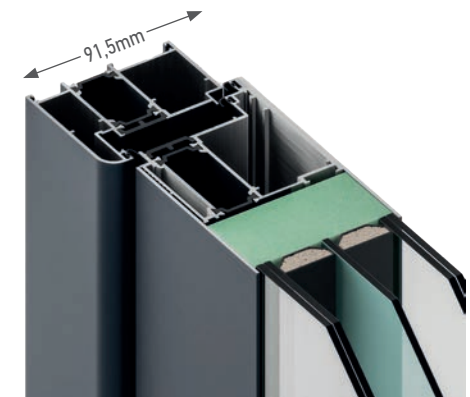

Pro

TDS.810C & TDS.810CF

EXCLUSIVE | CLASSIC

Pro range is available with TDS. 810 system in two versions, TDS 810C and TDS.810CF. It is also available with curmudgeonly Frame in 810C and in the most modern 810CF version. The inox element of the designs available in TDS.810 are placed cheek by jowl in contrast to Master and Supertherm ranges in which they are at the same level as the sheet.

TECHNICAL SPECIFICATIONS

- Maximum Door Size 1100x2300mm
- Maximum Single Door Dimension 1200x2500mm
- Door Sash Depth 81mm
- Total Door Depth 91.5mm (.810C) / 81.5mm (.810CF)
- Frame Depth 80mm (.810C) / 70mm (.810CF)
- Aluminium Skin External Face 2 mm
- Inox Attached to the Panel
- Optional Insulated Door Sash
- Triple Glazed Laminated Internal & External Units
- Three Rubber seals
- Anodized Low Threshold

TDS.810C