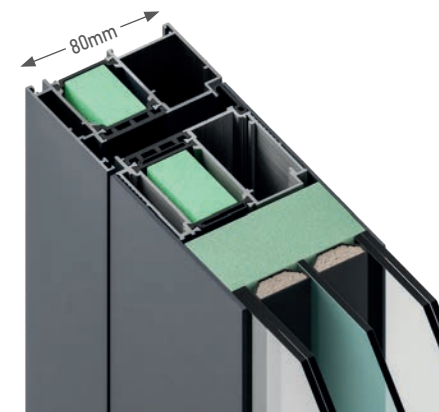

TECHNICAL SPECIFICATIONS

- Maximum Door Size 1100x2300mm
- Maximum Single Door Dimension 1200x2500mm
- Door Sash Depth 80mm
- Total Door Depth 80mm
- Frame Depth 80mm
- Aluminium Skin External Face 3mm
- High Performance Insulate Thermal Break 34mm
- Fully Insulated Door Sash
- Triple Glazed Laminated Internal & External Units
- Two Rubber seals
- Anodized Low Threshold