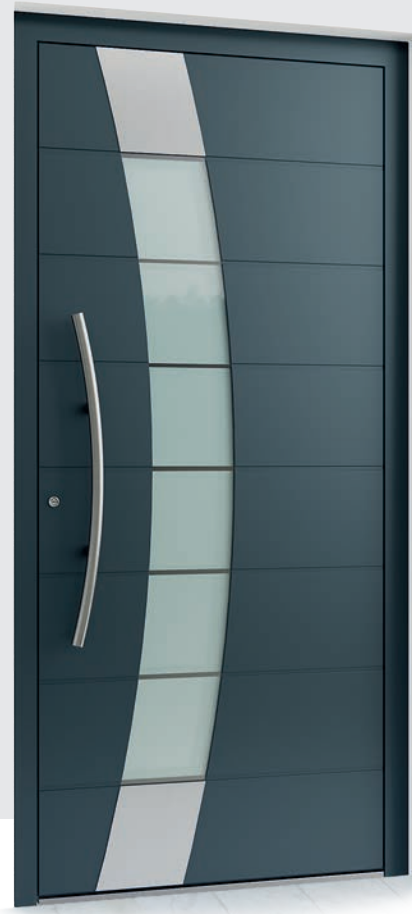

L 420

RAL 7031 Blue Grey

E441 Curved Stainless Steel 800mm

Glass Satinato | Clear Lines | Stainless
Steel | Grooves 10mm