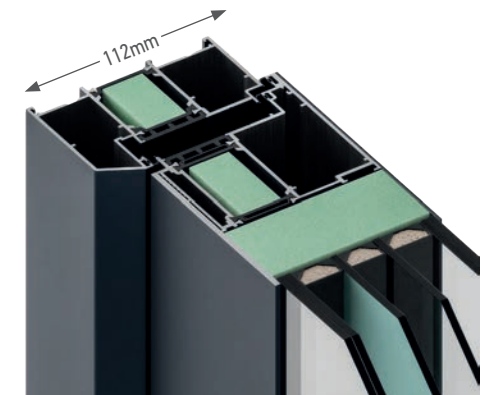

Master

TDS.092C @ TDS.092CW

EXCLUSIVE PLUS | EXCLUSIVE | CLASSIC

Master range is regarded as the Flagship systems, consists of TDS.092 system and is available through 092C and 092CW versions, which are differentiated exclusively in the design of the door frame, with the former being distinguished for its minimal aesthetics due to the straight frame (co-level with the sheet) and the latter being ideal for the 3D designs of Exclusive Plus range.

TECHNICAL SPECIFICATIONS

- Maximum Door Size 1100x2300mm
- Maximum Single Door Dimension 1200x2500mm
- Door Sash Depth 92mm
- Total Door Depth 92mm (.092C) / 112mm (.092CW)
- Frame Depth 80mm (.092C) / 100mm (.092CW)
- Aluminium Skin External Face 3mm
- High Performance Insulate Thermal Break 34mm
- Fully Insulated Door Sash
- Quadruple Glazed Laminated Internal @ External Units
- Three Rubber seals
- Anodized Low Threshold

TDS.092CW