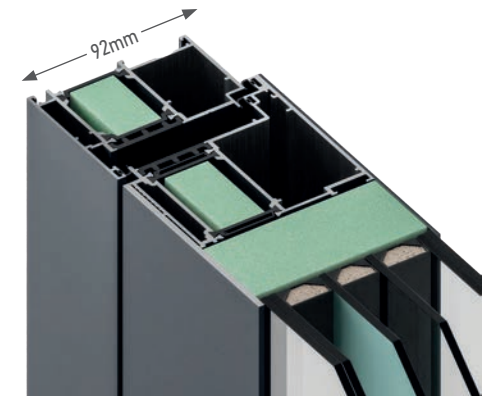

TECHNICAL SPECIFICATIONS

- Maximum Door Size 1100x2300mm
- Maximum Single Door Dimension 1200x2500mm
- Door Sash Depth 92mm
- Total Door Depth 92mm (.092C) / 112mm (.092CW)
- Frame Depth 80mm (.092C) / 100mm (.092CW)
- Aluminium Skin External Face 3mm
- High Performance Insulate Thermal Break 34mm
- Fully Insulated Door Sash
- Quadruple Glazed Laminated Internal @ External Units
- Three Rubber seals
- Anodized Low Threshold

TDS.092C