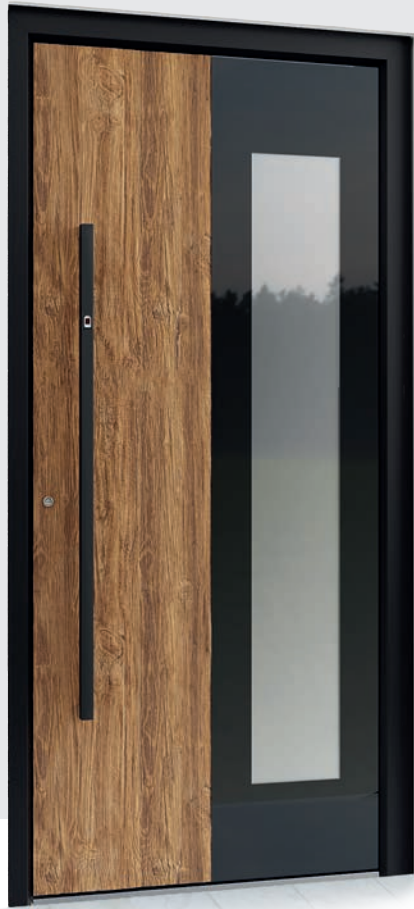

L 741

Wood Art Effect
RAL 9005 Jet black

E437B Stainless Steel Black 1500mm

Dual Colours | Glass Black Step