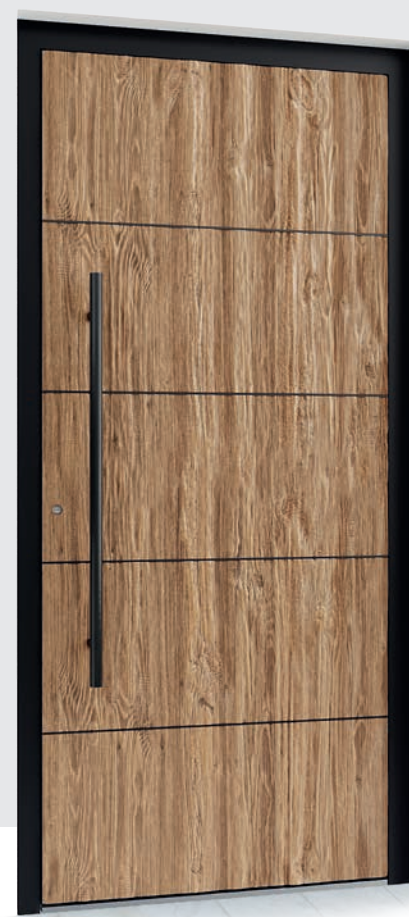

Dual Colours | Glass Black

L 735

RAL 9005 Jet black
Black Glass

Concealed Handle Black 1600mm

Glass Black

L 740

Wood Art Effect
RAL 9005 Jet black

E320B Straight Stainless Steel 1000mm