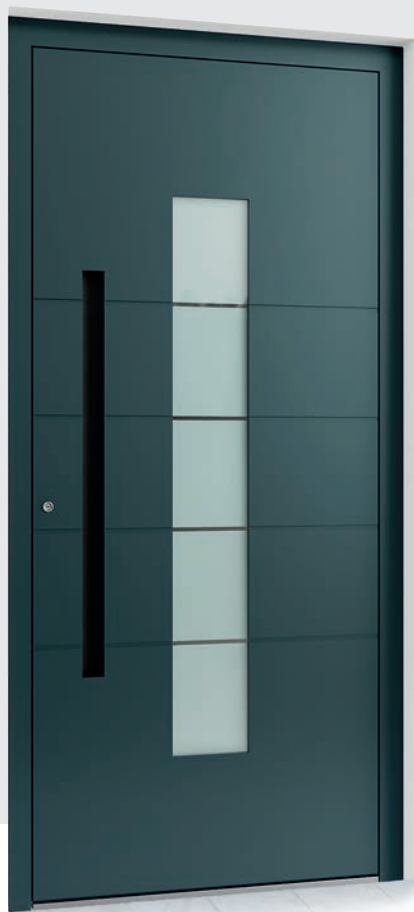

RAL 7026 Granite Grey

Concealed Handle 1000mm

Glass Satinato | Clear Lines | Grooves 10mm