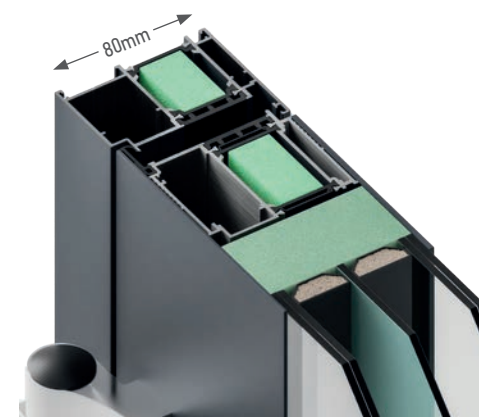

Internal Side