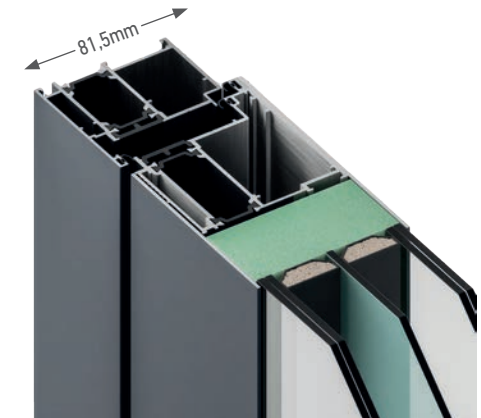

TECHNICAL SPECIFICATIONS

- Maximum Door Size 1100x2300mm
- Maximum Single Door Dimension 1200x2500mm
- Door Sash Depth 81mm
- Total Door Depth 91.5mm (.810C) / 81.5mm (.810CF)
- Frame Depth 80mm (.810C) / 70mm (.810CF)
- Aluminium Skin External Face 2 mm
- Inox Attached to the Panel
- Optional Insulated Door Sash
- Triple Glazed Laminated Internal & External Units
- Three Rubber seals
- Anodized Low Threshold

TDS.810CF