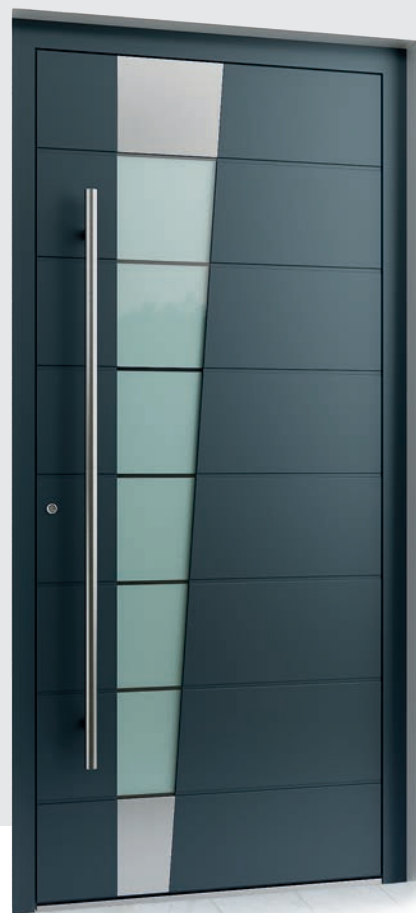

E410 Pullbar 800mm

Glass Satinato

**L 435**

RAL 7045 Telegrey

E321 Angled Stainless Steel 1400mm

Glass Satinato | Clear Lines | Stainless Steel | Grooves 10mm | House Number

**L 435**

RAL 7016 Anthracite Grey