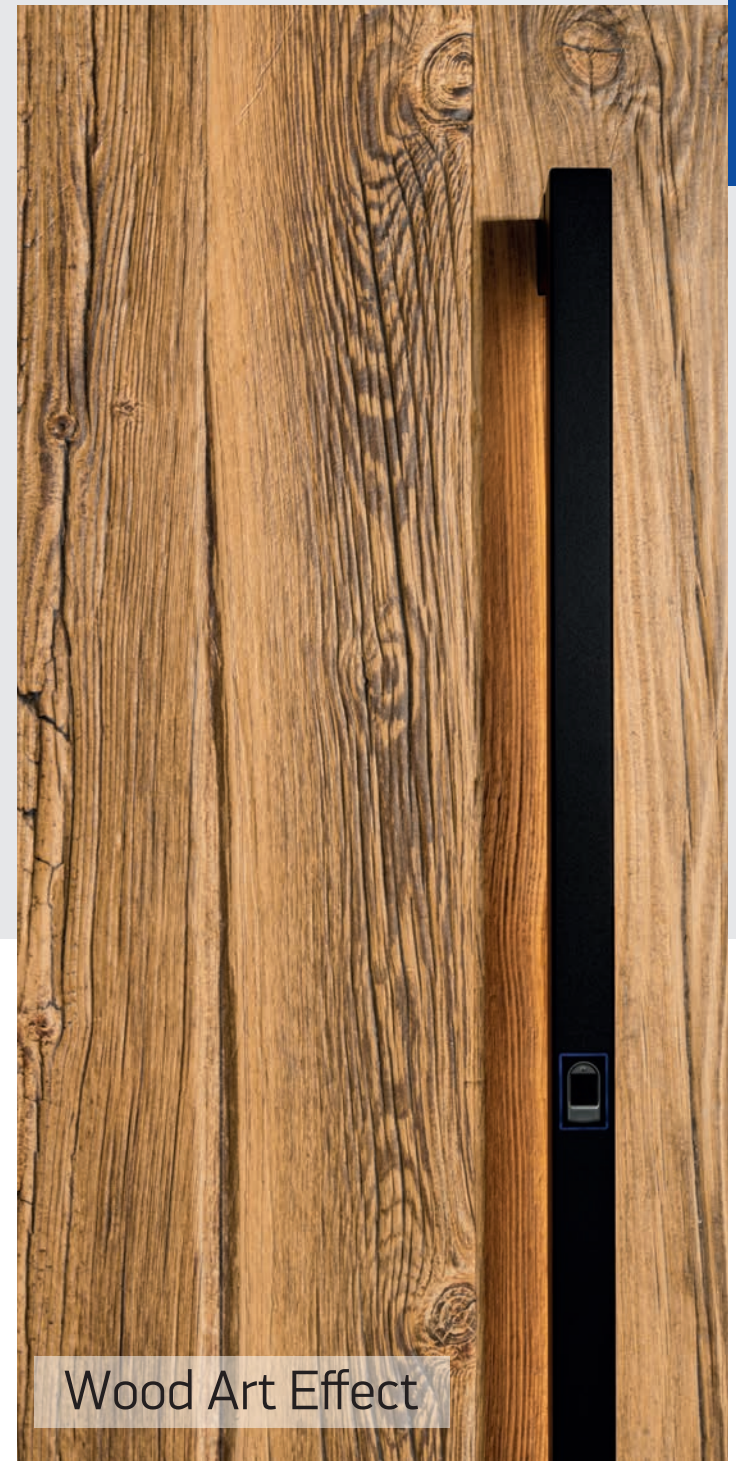

Wood Art Effect