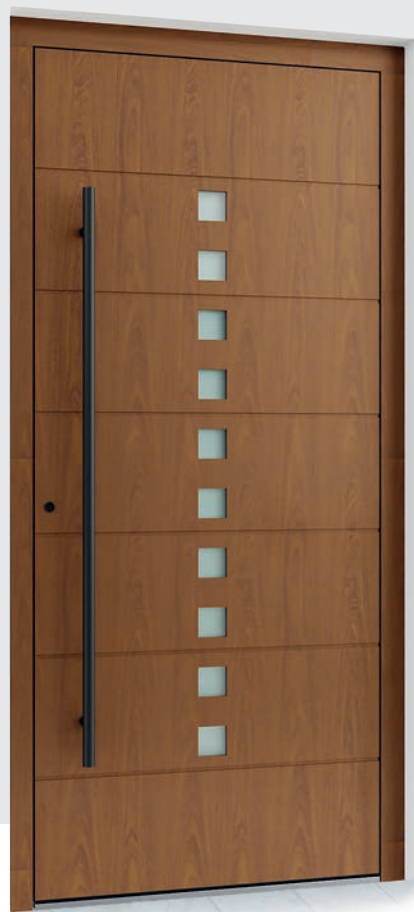

L 390

B2425 Wood Finish

E320B Straight Stainless Steel 1400mm

Glass Satinato | Grooves 10mm