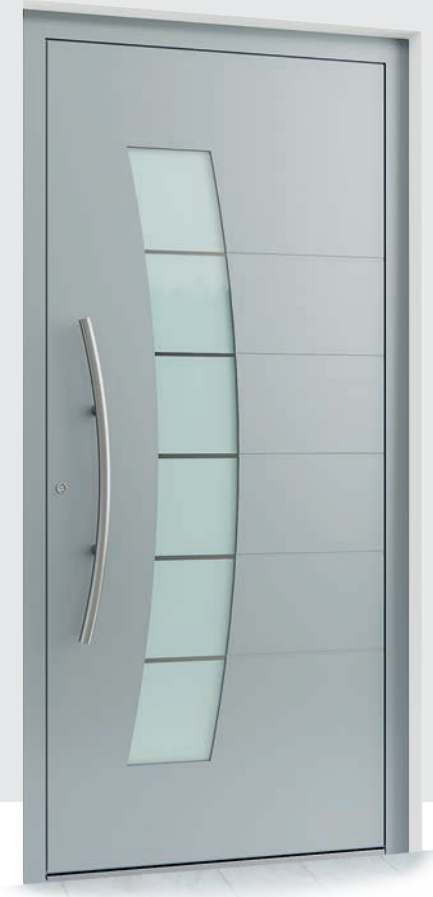

**L 420**

RAL 7031 Blue Grey

E441 Curved Stainless Steel 800mm

Glass Satinato | Clear Lines | Stainless
Steel | Grooves 10mm

**L 423**

RAL 7040 Window Grey

E441 Curved Stainless Steel 800mm

Glass Satinato | Clear Lines |
Grooves 10mm