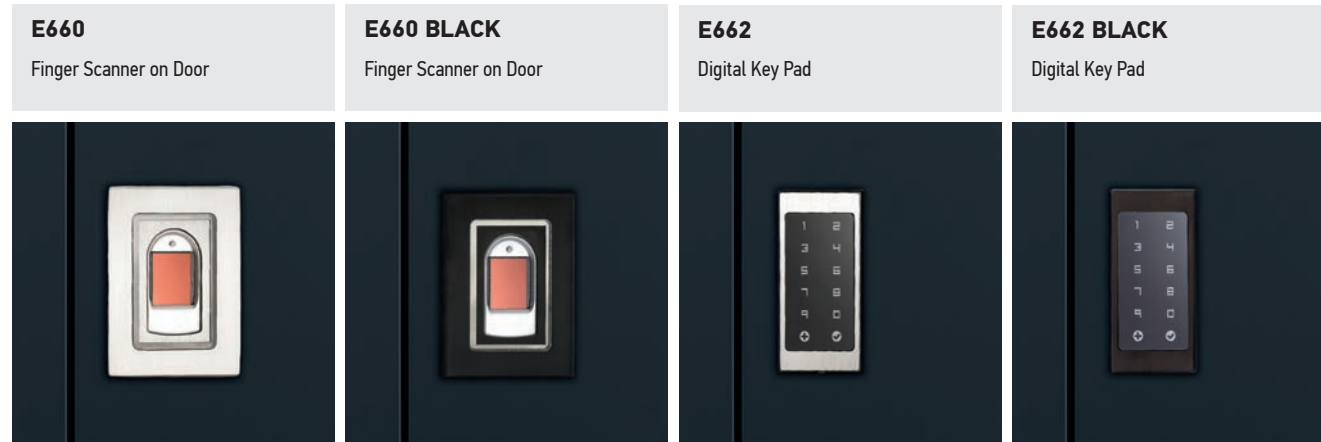

E633-2

Security Rosette with Scratch
Protection and Finger print

E501

Stainless Steel Kick Plate (120mm High)

Electrical Entry

Thiral's smart electric opening mode offers you greater freedom and safety.

House Number on Door