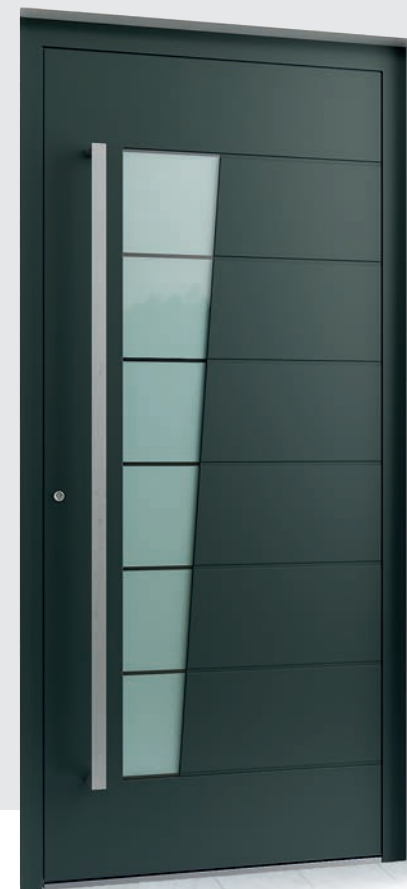

L 436

RAL 6012 Black Green

E425 Pullbar 1600mm

Glass Satinato | Clear Lines | Grooves 10mm