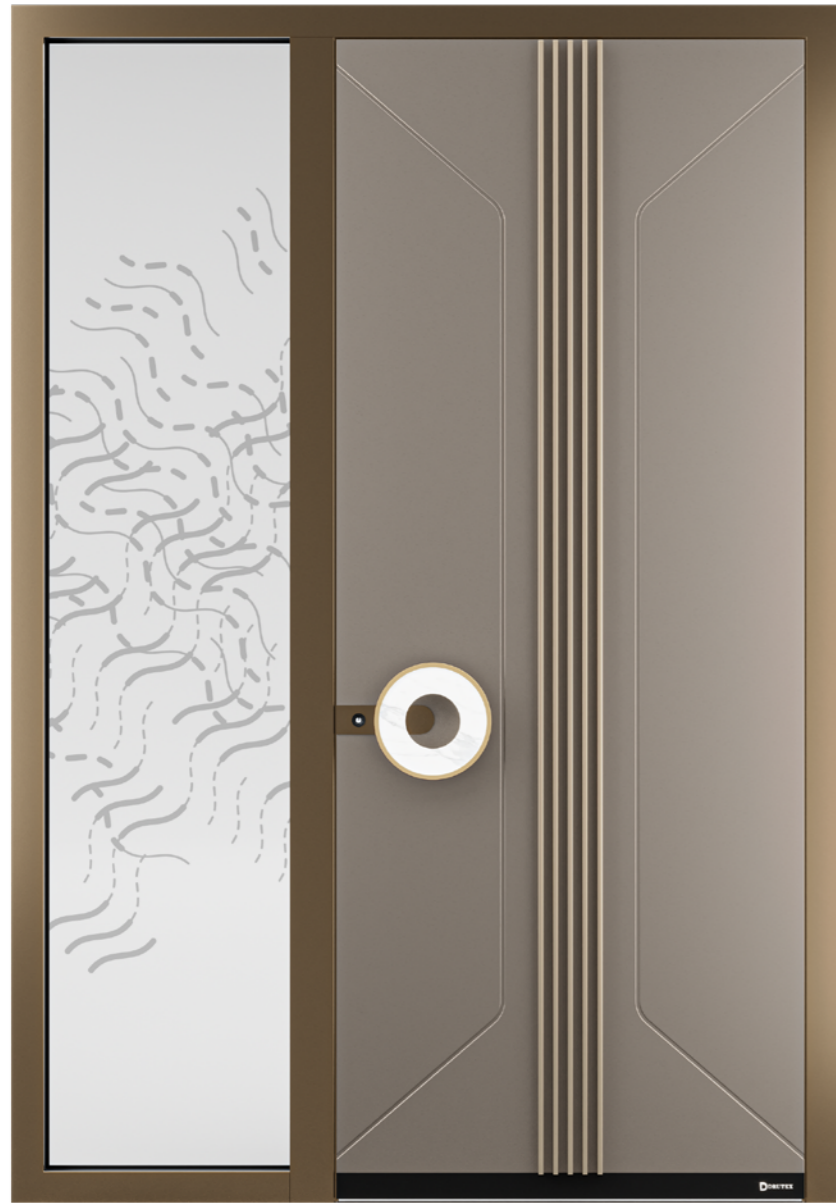

Elegance 3

color: Champagne / Sparkling Brown
pull handle: Gold Splendour with White
sandblasting: Pattern 67