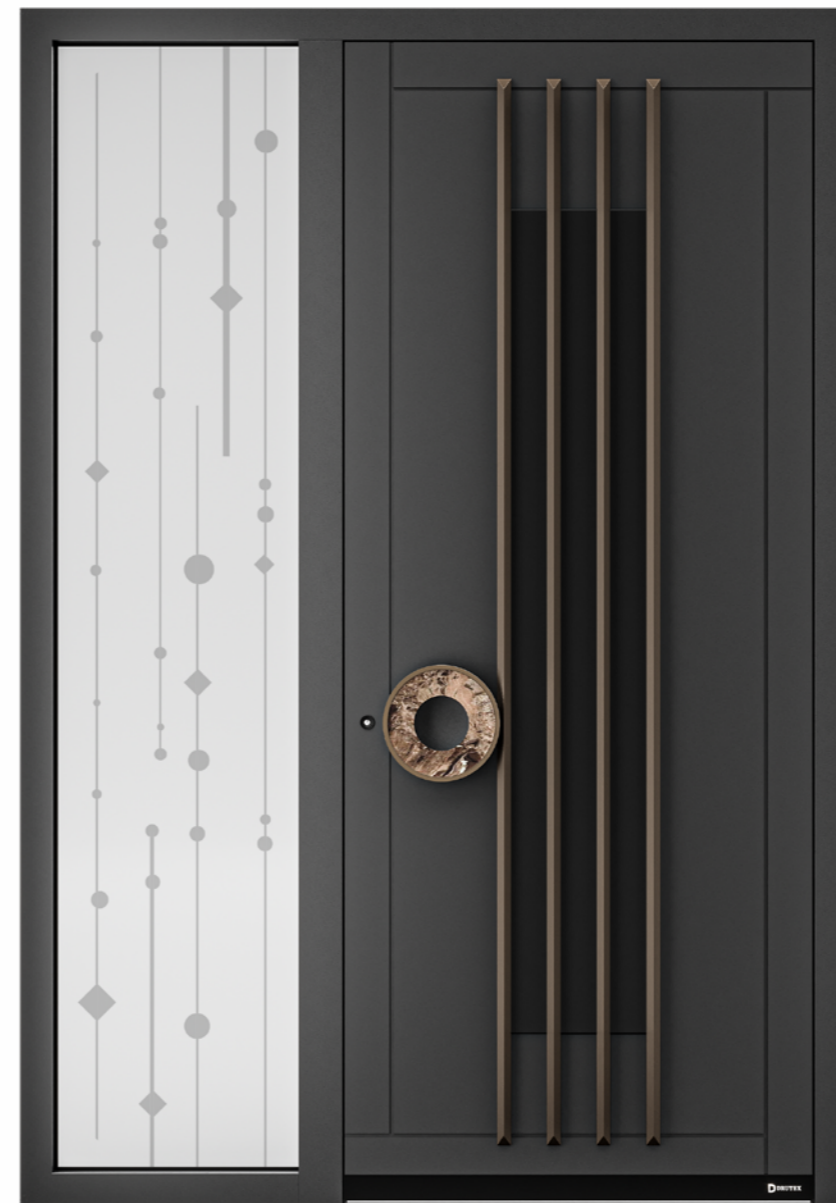

round pull handle Black with Frappucino insert

**Elegance 1**  
color: Anodic Pearl / Metallic Night  
pull handle: Black with Black  
sandblasting: Pattern 65

**Elegance 1 / inside**  
color: Anodic Pearl  
handle: H6 Black

**Modern 8**  
color: Champagne  
pull handle: Black with Frappucino

**Modern 8**  
color: Metallic Cream / 9005  
pull handle: Black with Frappucino  
sandblasting: Pattern 66

**Modern 8 / inside**  
color: Metallic Cream  
handle: H6 Black

**Elegance 3**

color: Champagne / Sparkling Brown  
pull handle: Gold Splendour with White  
sandblasting: Pattern 67

**Elegance 3 / inside**

color: Champagne / Sparkling Brown  
handle: H6 Black

**Elegance 4**

color: Metallic Night / Anodic Bronze  
pull handle: Metallic Night with Frappucino  
sandblasting: Pattern 68

**Elegance 4 / inside**

color: Metallic Night  
handle: H6 Black

**Modern 5**  
color: Anodic Brown / Anodic Bronze / Lacobel  
pull handle: Anodic Bronze with Maraqina