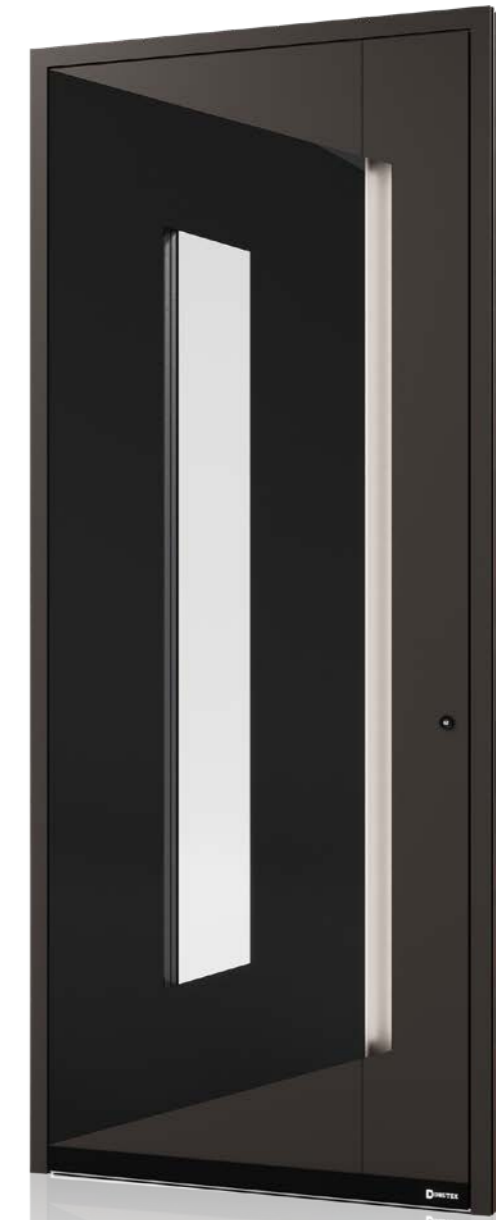

Geometric 1, 2, 3 / inside
color: Metallic Marrone
handle: H6 Black